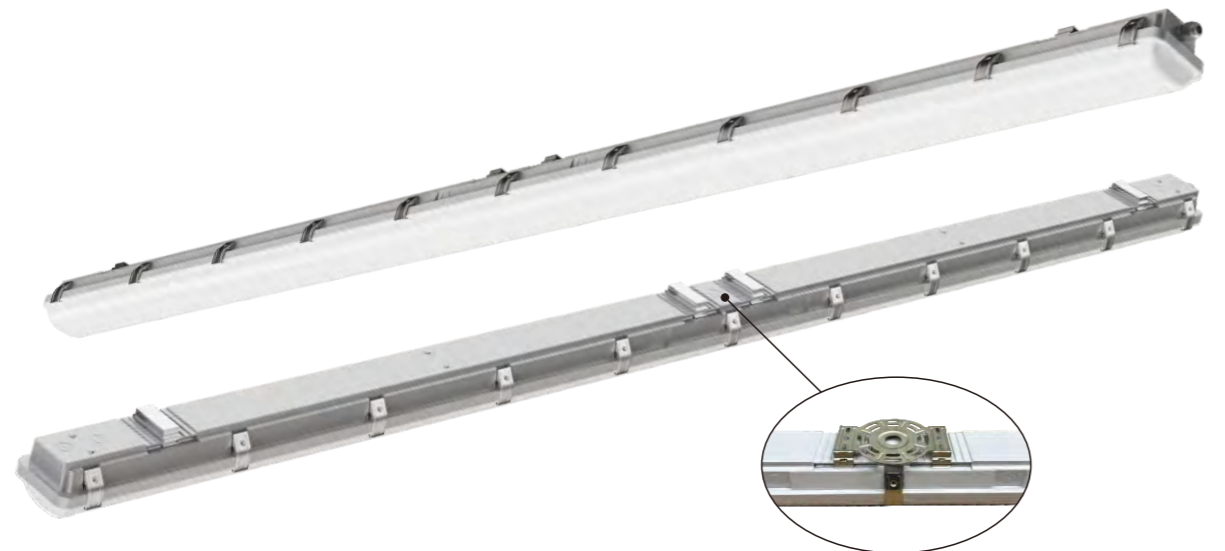

FEATURES:

- PC housing and PC cover
- Stainless steel clips
- Silicon perimeter gasket
- Replaceable LED strips
- Isolated LED driver
- Easy maintenance
- IP66