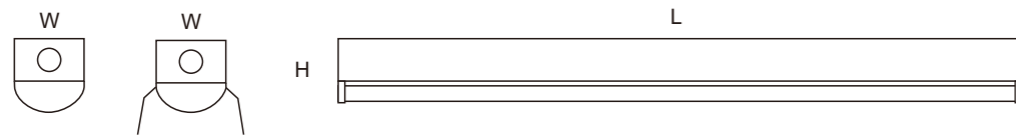

MODEL NO.	WATTAGE	DIMENSION L * W * H(mm)	VOLTAGE	COLOR	CRI	LUMENS	BEAM ANGLE	WARRANTY
AP-LED210-HYPC	20W	577x71x83 / 577x128x112	100-277V	3000K	CRI>83	115Lm/W	120°	5 years
AP-LED220-HYPC	40W	1187x71x83 / 1187x128x112	120-347V	4000K				
AP-LED230-HYPC	60W	1501x71x83 / 1501x128x112	220-240V	5000K				
				6500K	CRI>90	140Lm/W