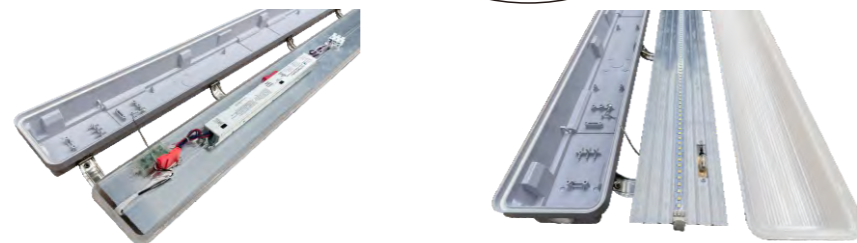

FEATURES:

- PC housing and PC cover
- Stainless steel clips
- Silicon perimeter gasket
- Replaceable LED strips
- Isolated LED driver
- Easy maintenance
- IP66

OPTIONS:

- Dimmable: TRIAC, 0/1-10V, DALI
- Microwave motion sensor
- Emergency battery back up

MODEL NO.	WATTAGE	DIMENSION L * W * H(mm)	VOLTAGE	COLOR	CRI	LUMENS	BEAM ANGLE	WARRANTY
AP-LED210-SF(L)	20W	650x110x90	100-277V	3000K	CRI>83	115Lm/W	120°	5 years
AP-LED220-SF(L)	40W	1215x110x90	120-347V	4000K				
AP-LED430-SF(L)	80~120W	2450x110x90	220-240V	5000K 6500K				

FEATURES:

- PC housing and PC cover
- Stainless steel clips
- Silicon perimeter gasket
- Replaceable LED strips
- Isolated LED driver
- Easy maintenance
- IP66

OPTIONS:

- Dimmable: TRIAC, 0/1-10V, DALI
- Microwave motion sensor
- Emergency battery back up

MODEL NO.	WATTAGE	DIMENSION L * W * H(mm)	VOLTAGE	COLOR	CRI	LUMENS	BEAM ANGLE	WARRANTY
AP-LED210-SF(S)	20W	660x95x82	100-277V 120-347V 220-240V	3000K	CRI>83	115Lm/W	120°	5 years
AP-LED220-SF(S)	40W	1200x95x82		4000K				
AP-LED225-SF(S)	50W	1560x95x82		5000K				
AP-LED420-SF(S)	80~100W	2450x95x82		6500K	CRI>90	140Lm/W