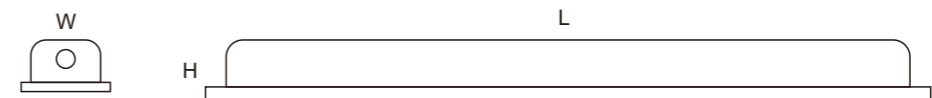

MODEL NO.	WATTAGE	DIMENSION L * W * H(mm)	VOLTAGE	COLOR	CRI	LUMENS	BEAM ANGLE	WARRANTY
AP-LED210-GSF	20W	710x140x97	100-277V 120-347V 220-240V	3000K 4000K 5000K 6500K	CRI>83	115Lm/W	120°	5 years
AP-LED220-GSF	40W	1310x140x97						
AP-LED230-GSF	60W	1310x140x97						
AP-LED225-GSF	50W	1610x140x97						
AP-LED230-GSF	60W	1610x140x97