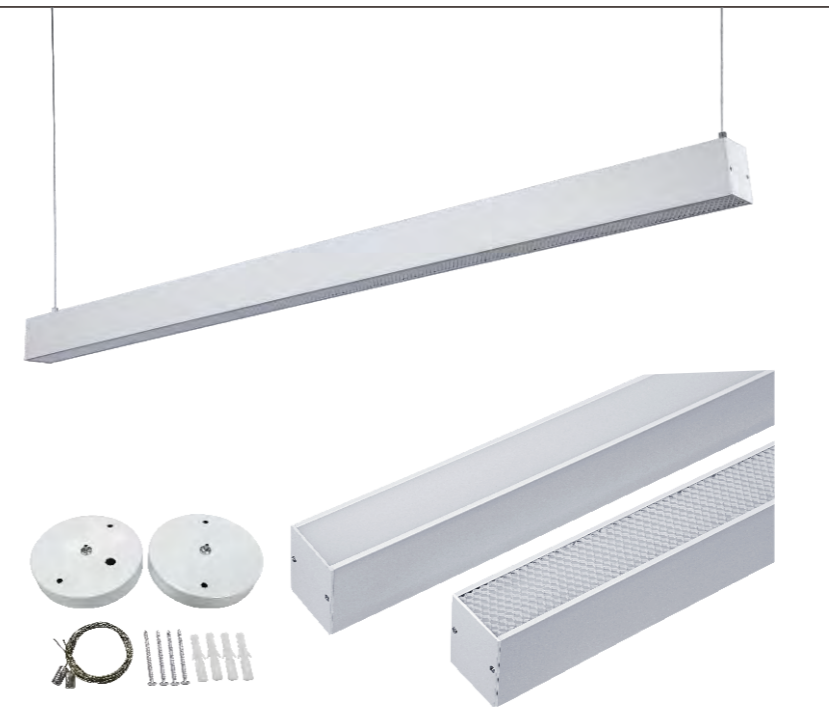

FEATURES:

- Aluminum Body
- Poly carbonate Cover
- Replaceable LED strips
- Isolated LED driver
- Easy maintenance

OPTIONS:

- Dimmable: TRIAC, 0/1-10V, DALI
- Color: White, Silver, Black

MODEL NO.	WATTAGE	DIMENSION L*W*H(mm)	VOLTAGE	COLOR	CRI	LUMENS	BEAM ANGLE	WARRANTY
AP-LED10-SOPC	10W	579x51x65	100-277V 120-347V 220-240V	3000K 4000K 5000K 6500K	CRI>83 CRI>90	115Lm/W 140Lm/W	120°	5 years
AP-LED20-SOPC	20W	1189x51x65						
AP-LED30-SOPC	30W	1189x51x65						
AP-LED40-SOPC	40W	1189x51x65						
AP-LED25-SOPC	25W	1474x51x65						
AP-LED30-SOPC	30W	1474x51x65						
AP-LED50-SOPC	50W	1474x51x65						
AP-LED60-SOPC	60W	1474x51x65						
AP-LED40-SOPC	40W	2369x51x65						
AP-LED80-SOPC	80W	2369x51x65						

FEATURES:

- Aluminum Body
- Poly carbonate Cover
- Replaceable LED strips
- Isolated LED driver
- Easy maintenance

OPTIONS:

- Dimmable: TRIAC, 0/1-10V, DALI
- Color: White, Silver, Black

MODEL NO.	WATTAGE	DIMENSION L*W*H(mm)	VOLTAGE	COLOR	CRI	LUMENS	BEAM ANGLE	WARRANTY
AP-LED10-SOPC(F)	10W	579x51x65	100-277V 120-347V 220-240V	3000K 4000K 5000K 6500K	CRI>83 CRI>90	115Lm/W 140Lm/W	120°	5 years
AP-LED20-SOPC(F)	20W	1189x51x65						
AP-LED30-SOPC(F)	30W	1189x51x65						
AP-LED40-SOPC(F)	40W	1189x51x65						
AP-LED25-SOPC(F)	25W	1475x51x65						
AP-LED30-SOPC(F)	30W	1475x51x65						
AP-LED50-SOPC(F)	50W	1475x51x65						
AP-LED60-SOPC(F)	60W	1475x51x65						
AP-LED40-SOPC(F)	40W	2369x51x65						
AP-LED80-SOPC(F)	80W	2369x51x65						