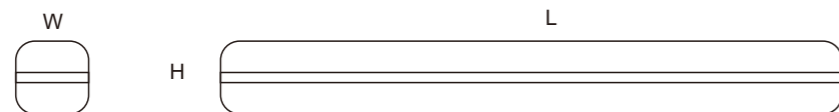

OPTIONS:

- Dimmable: TRIAC, 0/1-10V, DALI
- Microwave motion sensor
- Emergency battery back up

MODEL NO.	WATTAGE	DIMENSION L * W * H(mm)	VOLTAGE	COLOR	CRI	LUMENS	BEAM ANGLE	WARRANTY
AP-LED210-SF(L)	20W	650x110x90	100-277V	3000K	CRI>83	115Lm/W	120°	5 years
AP-LED220-SF(L)	40W	1215x110x90	120-347V	4000K				
AP-LED430-SF(L)	80~120W	2450x110x90	220-240V	5000K 6500K